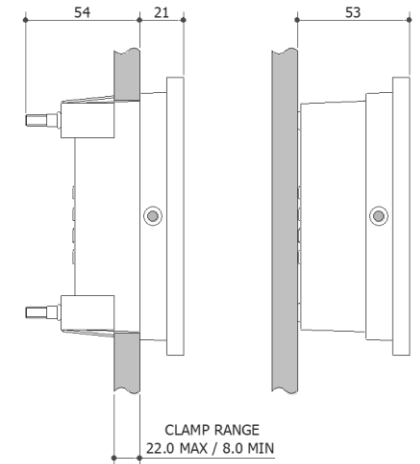

ARCA

- EN 60598-1
- EN60598-2-22
- EN55015
- EN61547
- EN61000-3-2

EXAMPLE PRODUCT CODE		22	1ARCA	G	LM
FAMILY	ARCA	22			
PRODUCT	STANDARD	1ARCA			
	DOWNLIGHTER	2ARCA			
FINISH	GREY	G			
	BLACK	K			
	WHITE	W			
CONTROL GEAR	MAINS/CENTRAL BATTERY*	LA			
	MAINTAINED SELF-CONTAINED	LM			
	MAINTAINED AUTOTEST	YL			
	MAINTAINED DALI	DL			
	MAINTAINED SPECTO-XT	XT (ONLY AVAILABLE AS 222 VERSIONS)			