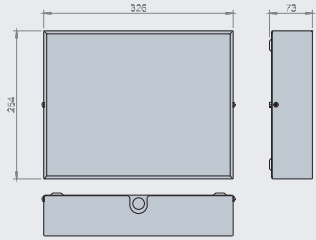

DYNAMIC FIRE SIGNAGE

Steel

2942SLALA	Dimensions:	326 x 254 x 73mm
	LED's:	2 x LED Strip
	Sections:	Twin

2982SLALA	Dimensions:	671 x 162 x 95mm
	LED's:	2 x LED Strip
	Sections:	Twin

Please contact our Sales Dept. for full range of legend options.