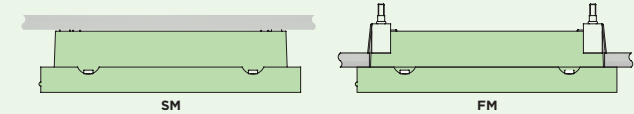

PHILIP PAYNE | ARCA PLUS

Specification

Voltage	230v
IP	20
Weight	1.5kg
Gear Options	230v central Supply 3hr Non-Maintained 3hr Maintained 3hr Self Test 3hr DALI

SM - Surface Mounted
FM - Flush Mounted

- EN60598-1
- EN60598-2-22
- EN55015
- EN61547
- EN61000-3-2
- PC ABS

Example Product code		22	2	ARCP	W	LM	G
Options	Choices						
Light Source Options	Standard Backlit	1					
	C/W Downlight Option	2					
Body Colour Options	RAL9010	W					
	RAL9006	G					
	RAL9005	K					
Gear Options	Central 230V Battery	LA					
	Self Contained 3hr Battery	LM					
	DALi	DL					
	Self Test	YL					
Frame Options	Satin Chrome	R					
	Brass	B					
	Polished Chrome	C					
	RAL9010	W					
	RAL9005	K					
	RAL9006	G					
	BMA	D					
Penny Bronze	V						