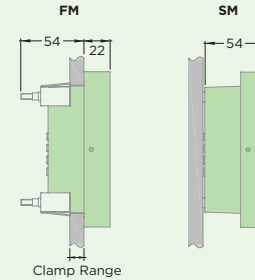

PHILIP PAYNE | ARCA PLUS

Specification

Voltage	230v
IP	20
Weight	1.5kg
Gear Options	230v central Supply 3hr Non-Maintained 3hr Maintained 3hr Self Test 3hr DALI

SM - Surface Mounted
FM - Flush Mounted

- EN60598-1
- EN60598-2-22
- EN55015
- EN61547
- EN61000-3-2
- PC ABS

Example Product code		22	2	ARCP	W	LM	G
Options	Choices						
Light Source Options	Standard Backlit	1					
	C/W Downlight Option	2					
Body Colour Options	RAL9010	W					
	RAL9006	G					
	RAL9005	K					
Gear Options	Central 230V Battery	LA					
	Self Contained 3hr Battery	LM					
	DALi	DL					
	Self Test	YL					
Frame Options	Satin Chrome	R					
	Brass	B					
	Polished Chrome	C					
	RAL9010	W					
	RAL9005	K					
	RAL9006	G					
	BMA	D					
Penny Bronze	V						