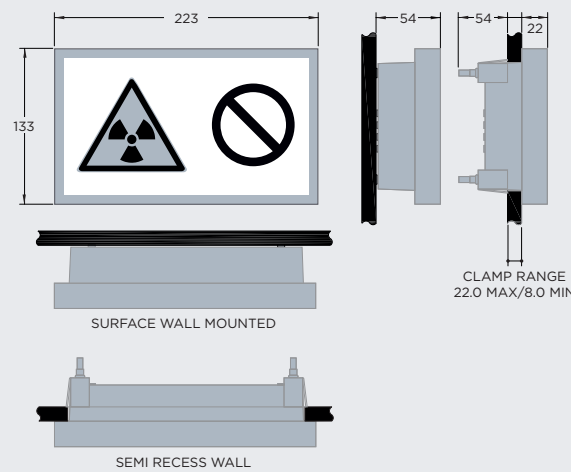

ARCA MEDICAL | HOSPITAL SIGNAGE

Sections

221	Spec:	95-240v 50/60Hz AC (100mA)
	LED's:	1 x Luxeon Rebel
222	Sections:	Single
	Spec:	95-240v 50/60Hz AC (200mA)
	LED's:	2 x Luxeon Rebel
	Sections:	Twin

ARCA Style

G	Flush Only
F	Bezel Flush/Surface
S	Full Cover Surface only

Contact technical department for further details.