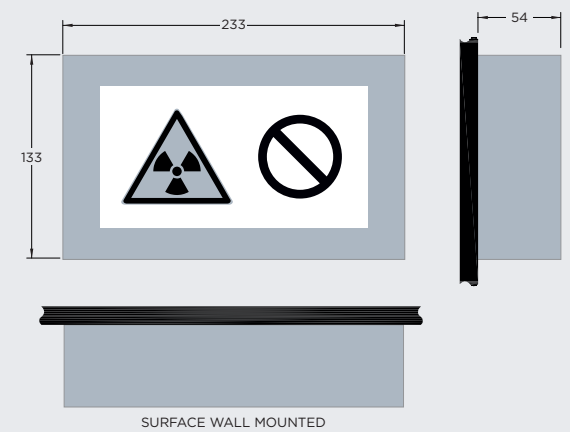

ARCA MEDICAL | HOSPITAL SIGNAGE

Sections

221	Spec:	95-240v 50/60Hz AC (100mA)
	LED's:	1 x Luxeon Rebel
222	Sections:	Single
	Spec:	95-240v 50/60Hz AC (200mA)
	LED's:	2 x Luxeon Rebel
	Sections:	Twin

ARCA Style

G	Flush Only
F	Bezel Flush/Surface
S	Full Cover Surface only

Contact technical department for further details.