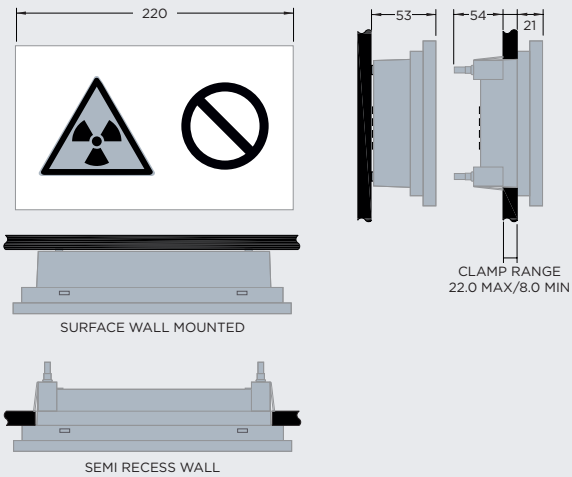

ARCA MEDICAL | HOSPITAL SIGNAGE

Sections

221	Spec:	95-240v 50/60Hz AC (100mA)
	LED's:	1 x Luxeon Rebel
222	Sections:	Single
	Spec:	95-240v 50/60Hz AC (200mA)
	LED's:	2 x Luxeon Rebel
	Sections:	Twin

ARCA Style

G	Flush Only
F	Bezel Flush/Surface
S	Full Cover Surface only

Contact technical department for further details.