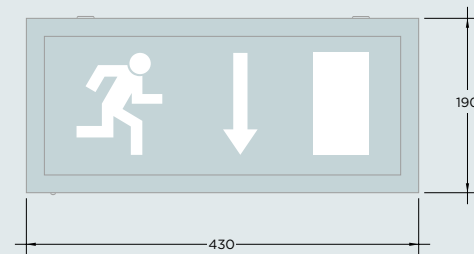

EN60598-1

EN60598-2-22

EN55015

EN61547

EN61000-3-2

Aluminium

Specification

Voltage	230v
IP	54
Weight	1.5kg
Gear Options	230v central Supply 3hr Non-Maintained 3hr Maintained 3hr Self Test 3hr DALI