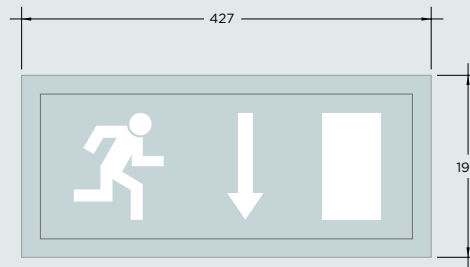

	SELF TEST
	DALI

- EN60598-1
- EN60598-2-22
- EN55015
- EN61547
- EN61000-3-2
- Aluminium

Specification

Voltage	230v
IP	54
Weight	1.5kg
Gear Options	230v central Supply 3hr Non-Maintained 3hr Maintained 3hr Self Test 3hr DALI