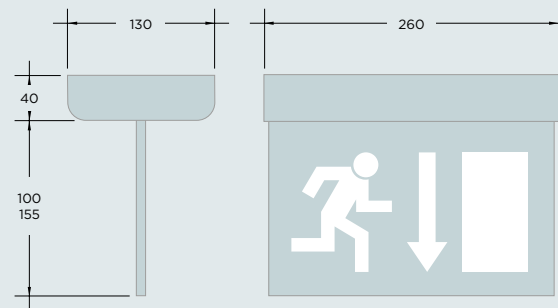

MM 	NM
LED 	SELF TEST
20 	DALI
20/30m 	1.5 KG
EN60598-1	
EN60598-2-22	
EN55015	
EN61547	
EN61000-3-2	
STEEL	

Specification

Voltage	230v
IP	20
Weight	1.5kg
Gear Options	230v central Supply 3hr Non-Maintained 3hr Maintained 3hr Self Test 3hr DALi