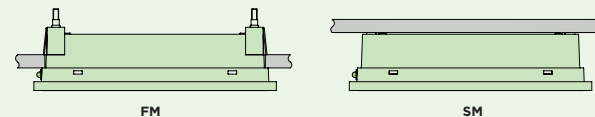

Specification	
Voltage	230v
IP	20
Weight	1.5kg
Gear Options	230v central Supply 3hr Non-Maintained 3hr Maintained 3hr Self Test 3hr DALi

CE	F
MM	NM
LED	SELF TEST
20	DALI
20/30m	1.5 KG

- EN60598-1
- EN60598-2-22
- EN55015
- EN61547
- EN61000-3-2
- PC ABS

Example Product code		22	1	ARCA	W	LM
Options	Choices					
Light Source Options	Standard Backlit	1				
	C/W Downlight Option	2				
Body Colour Options	RAL9010	W				
	RAL9006	G				
	RAL9005	K				
Gear Options	Central 230V Battery	LA				
	Self Contained 3hr Battery	LM				
	DALi	DL				
	Self Test	YL				