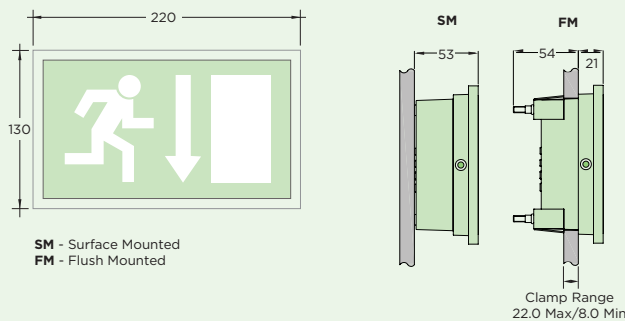

Specification	
Voltage	230v
IP	20
Weight	1.5kg
Gear Options	230v central Supply 3hr Non-Maintained 3hr Maintained 3hr Self Test 3hr DALi

CE	F
MM	NM
LED	SELF TEST
20	DALI
20/30m	1.5 KG

- EN60598-1
- EN60598-2-22
- EN55015
- EN61547
- EN61000-3-2
- PC ABS

Example Product code		22	1	ARCA	W	LM
Options	Choices					
Light Source Options	Standard Backlit	1				
	C/W Downlight Option	2				
Body Colour Options	RAL9010	W				
	RAL9006	G				
	RAL9005	K				
Gear Options	Central 230V Battery	LA				
	Self Contained 3hr Battery	LM				
	DALi	DL				
	Self Test	YL				